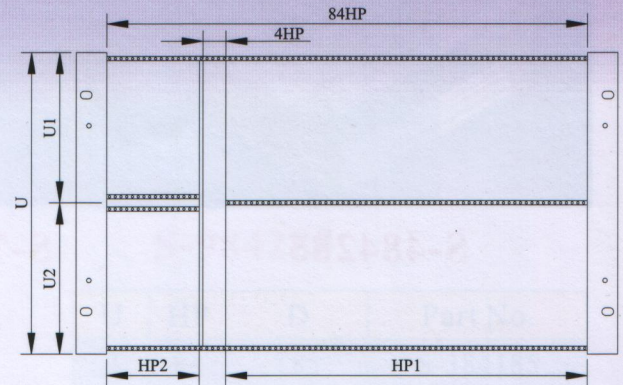

CompactPCI

Rackmounting Kits

(For card and double card in 6U/9U subrack)

U	HP	U1	U2	HP1	HP2	D	Part No.
6	84	(3)	(3)	(60)	(20)	285	MK-684285A
6	84	(3)	(3)	(40)	(40)	285	MK-684285B
9	84	(6)	(3)	(60)	(20)	285	MK-984285A
9	84	(6)	(3)	(64)	(16)	285	MK-984285B